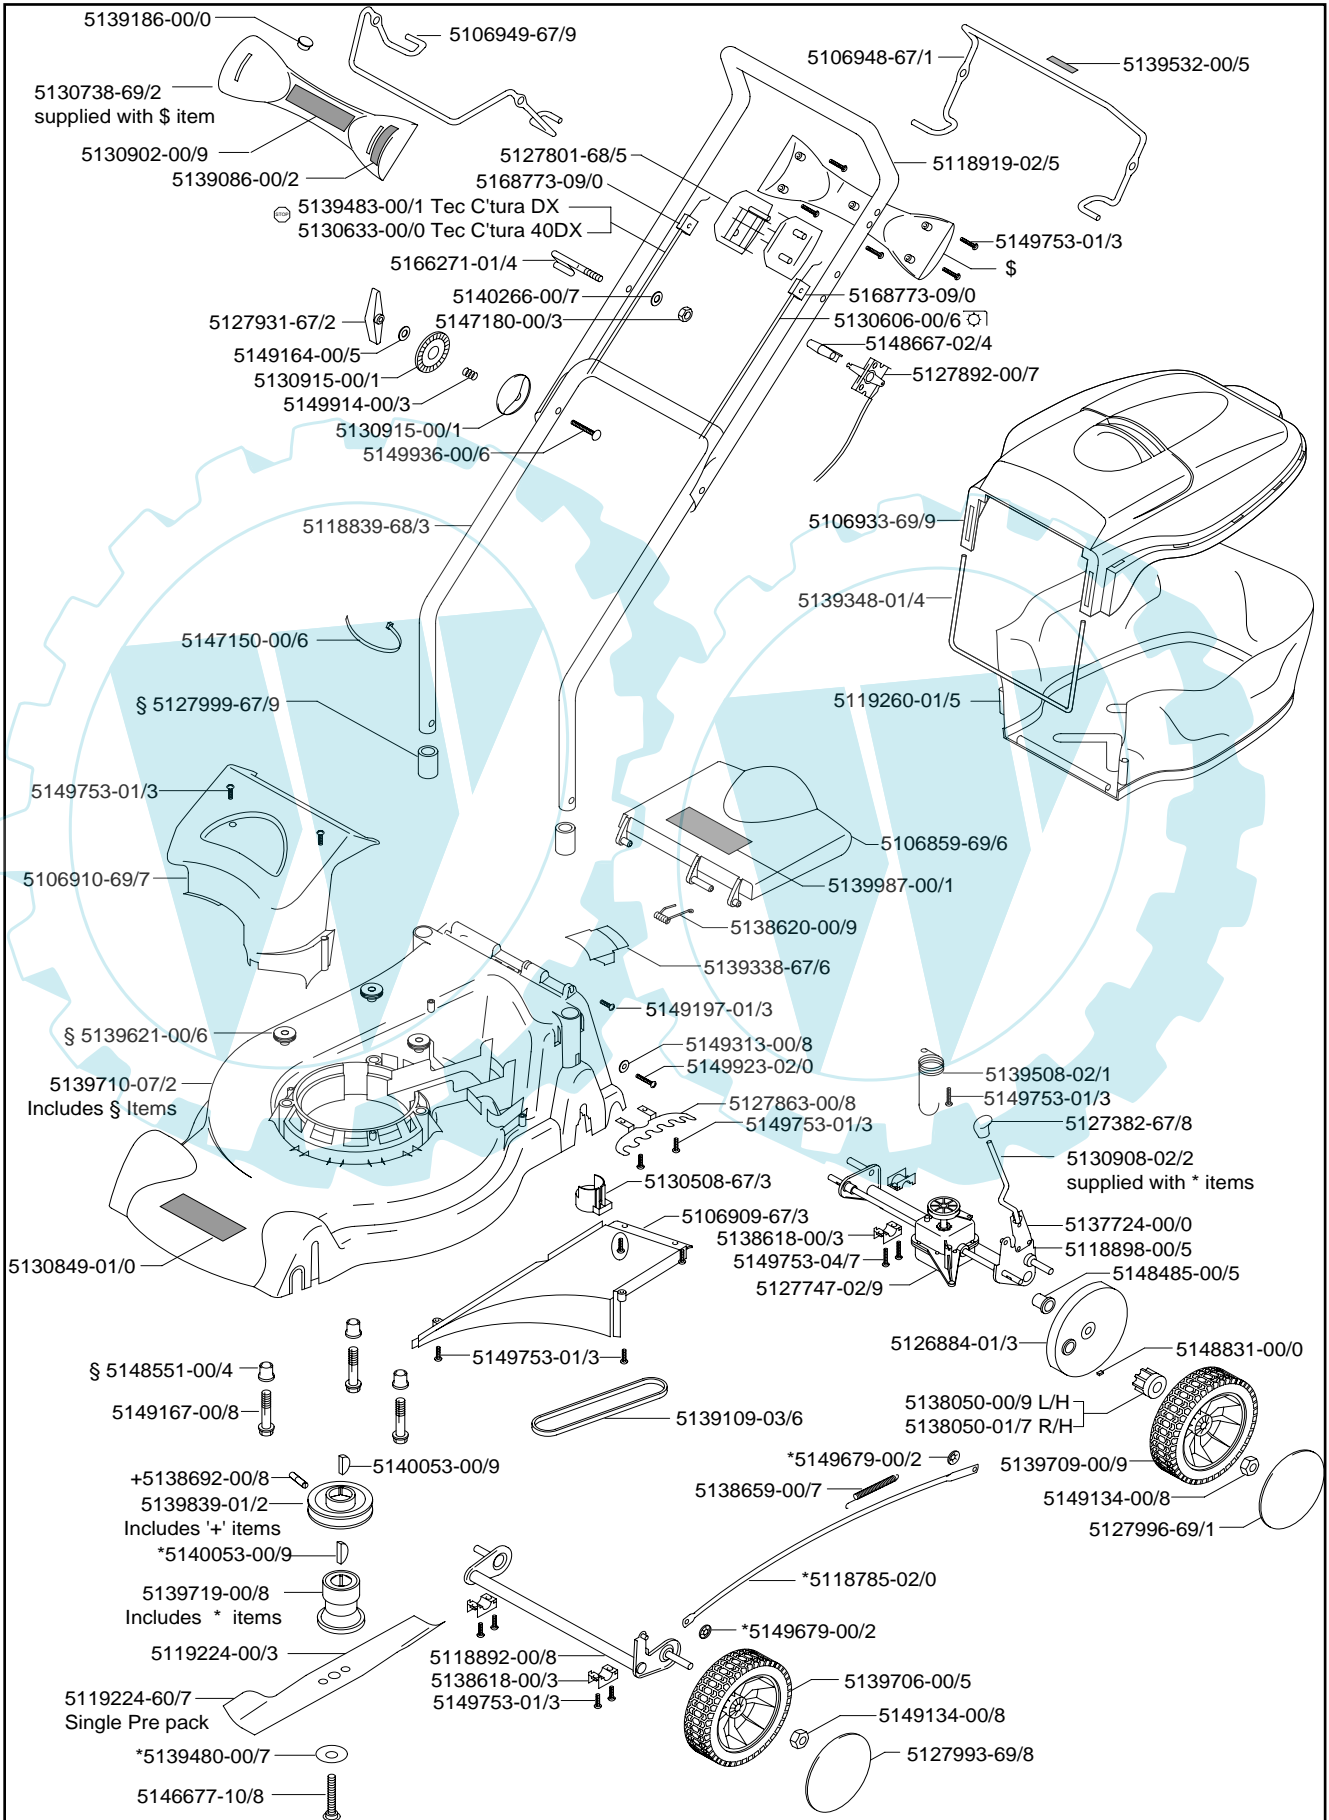

**PARTS
2002**

12B

P0201042

ILLUSTRATED PARTS LIST

MODEL McCULLOCH 4045PD

**9645491-01
Engine Type Tecumseh Centura DX**

**9645491-99
Tecumseh Centura 40DX**

McCULLOCH

Lawnmac 4045PD

Tecumseh
Centra
40DX

Central